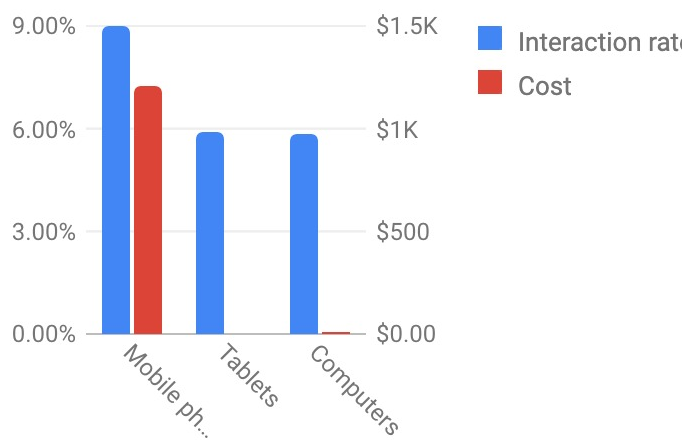

Phone Impressions

Last month

Review of direct phone interaction with webs. This does

Phone calls [?]	Phone impr. [?]
95	2.34K

Interactions by Device

Last month

Interaction Rate and Cost by Device

Last month

Competitive Click Share

Last month

How you are sharing Google results with customers.

Click share [?]	Search exact match IS [?]
12.52%	32.04%

Daily Cost by Device

Last month