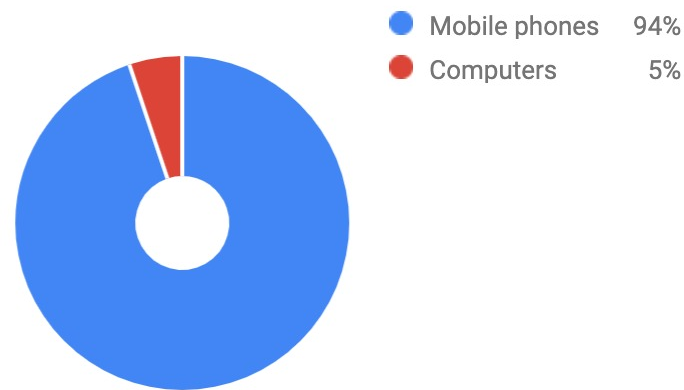

Phone Impressions

Last month

Review of direct phone interaction with webs. This does

Phone calls [?]	Phone impr. [?]
95	2.34K

Interactions by Device

Last month

Interaction Rate and Cost by Device

Last month