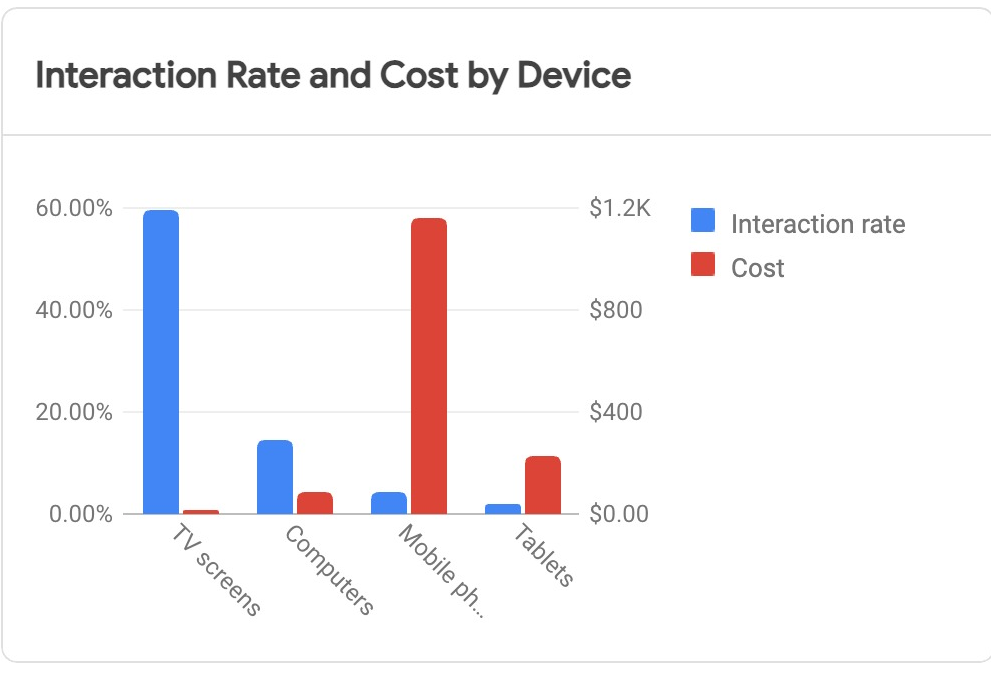

Monthly Report Last month

Review past month's Google campaign analytics

Cost ⓘ $2.33K	Clicks ⓘ 1.15K	CTR ⓘ 1.20%	Avg. CPC ⓘ $2.03

Monthly Impression Review Last month

Impr. ⓘ 95.1K	Interactions ⓘ 9.4K	Interaction rate ⓘ 9.89%	Avg. CPC ⓘ $2.03

Phone Impressions Last month

Review of direct phone interaction with webs. This does not count the calls

Phone calls ⓘ 53	Phone impr. ⓘ 2.94K