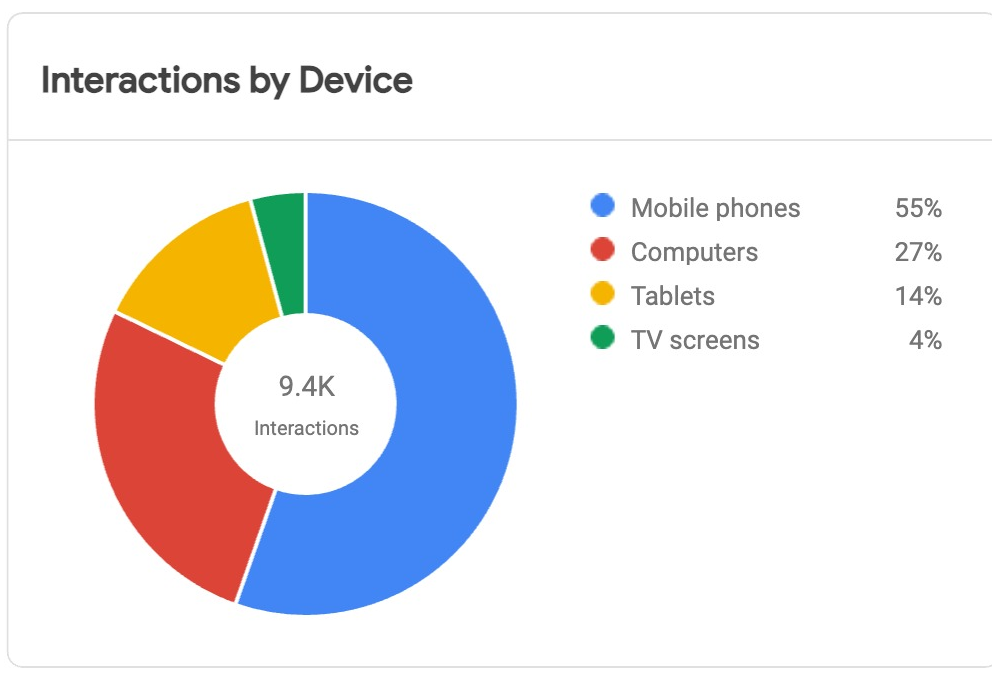

Monthly Report Last month

Review past month's Google campaign analytics

Cost ⓘ $2.33K	Clicks ⓘ 1.15K	CTR ⓘ 1.20%	Avg. CPC ⓘ $2.03

Monthly Impression Review Last month

Impr. ⓘ 95.1K	Interactions ⓘ 9.4K	Interaction rate ⓘ 9.89%	Avg. CPC ⓘ $2.03

Phone Impressions Last month

Review of direct phone interaction with webs. This does not count the calls

Phone calls ⓘ 53	Phone impr. ⓘ 2.94K