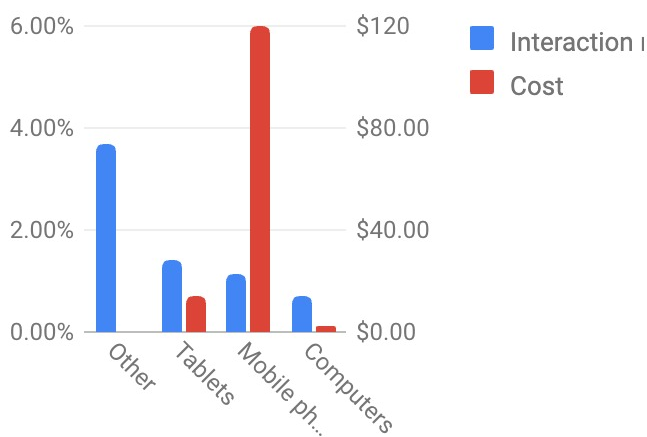

Last month

Review of direct phone interaction with webs. This di

Phone calls ⓘ
107

Phone impr. ⓘ
143K

Interactions by Device

Last month

Interaction Rate and Cost by Device This month

Competitive Click Share

Last month

How you are sharing Google results with customers.

Click share ⓘ
< 10%

Search exact match IS ⓘ
17.23%

Daily Cost by Device

Last month