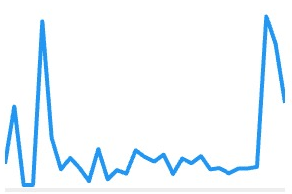

Cost ⓘ
\$2.62K

Monthly Impression Review

Last month

Impr. ⓘ
195K

Interactions ⓘ
4.95K

Interaction rate ⓘ
2.54%

Avg. CPC ⓘ
\$0.53

Phone Impressions

Last month

Review of direct phone interaction with webs. This di

Phone calls ⓘ
107

Phone impr. ⓘ
143K

Interactions by Device

Last month

Interaction Rate and Cost by Device This month

Competitive Click Share