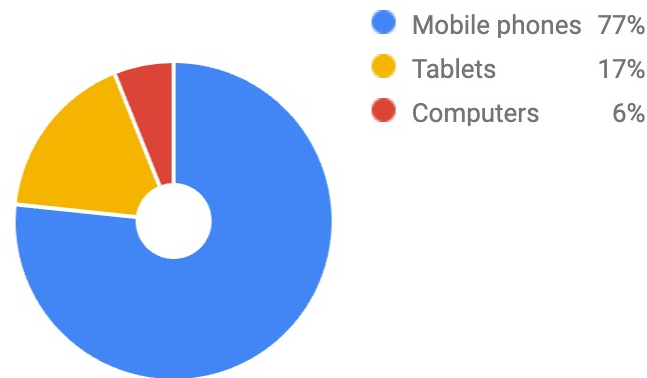

Last month

Review of direct phone interaction with webs. This di

Phone calls ⓘ
107

Phone impr. ⓘ
143K

Interactions by Device

Last month

Interaction Rate and Cost by Device This month

Competitive Click Share