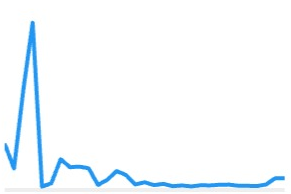

Cost ⓘ
\$2.62K

Monthly Impression Review

Last month

Impr. ⓘ
195K

Interactions ⓘ
4.95K

Interaction rate ⓘ
2.54%

Avg. CPC ⓘ
\$0.53

Phone Impressions

Last month

Review of direct phone interaction with webs. This di

Phone calls ⓘ
107

Phone impr. ⓘ
143K

Interactions by Device

Last month

Interaction Rate and Cost by Device This month

Competitive Click Share