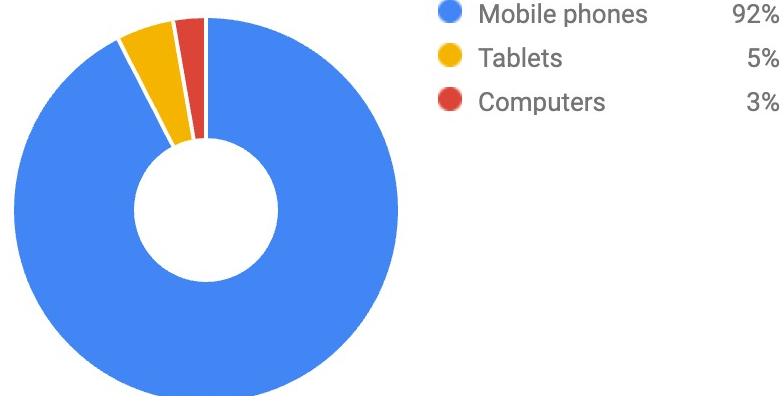

\$5.12

Phone Impressions

Last month

Review of direct phone interaction with webs. This does not count

Phone calls ⓘ

82

Phone impr. ⓘ

7.84K

Interactions by Device

Last month

Interaction Rate and Cost by Device This month

Competitive Click Share

Last month

How you are sharing Google results with customers.

Click share ⓘ

< 10%