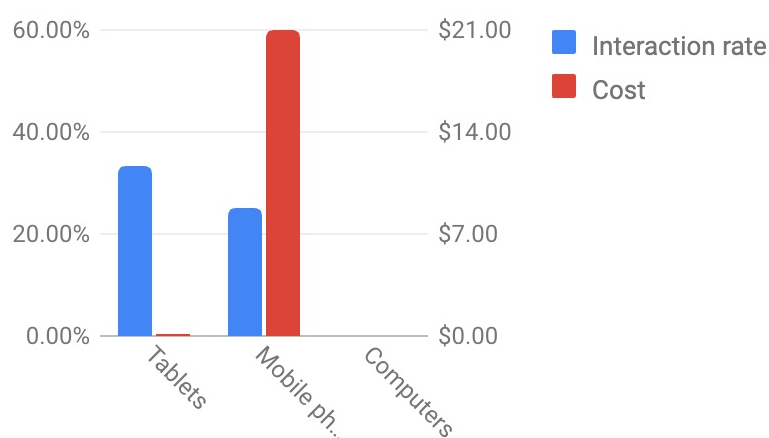

\$5.12

Phone Impressions

Last month

Review of direct phone interaction with webs. This does not count

Phone calls ⓘ

82

Phone impr. ⓘ

7.84K

Interactions by Device

Last month

Interaction Rate and Cost by Device This month

Competitive Click Share

Last month

How you are sharing Google results with customers.

Click share ⓘ

< 10%